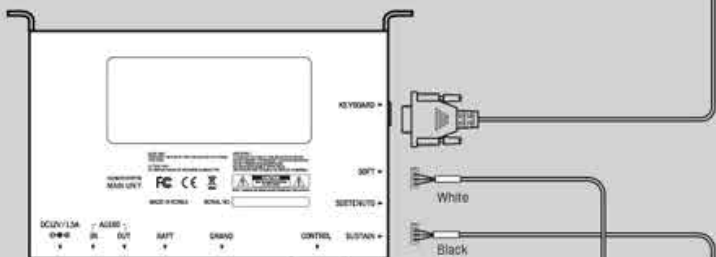

# PIANO

Piano Keyboard Sensor

Control Unit

AC 110-240V