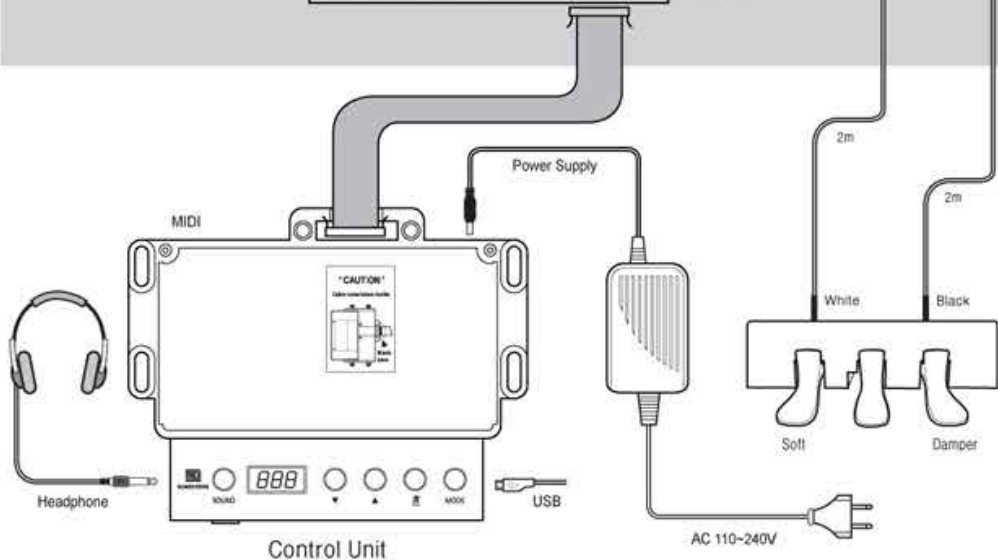

# PIANO

Piano Keyboard Sensor

Control Unit

AC 110-240V