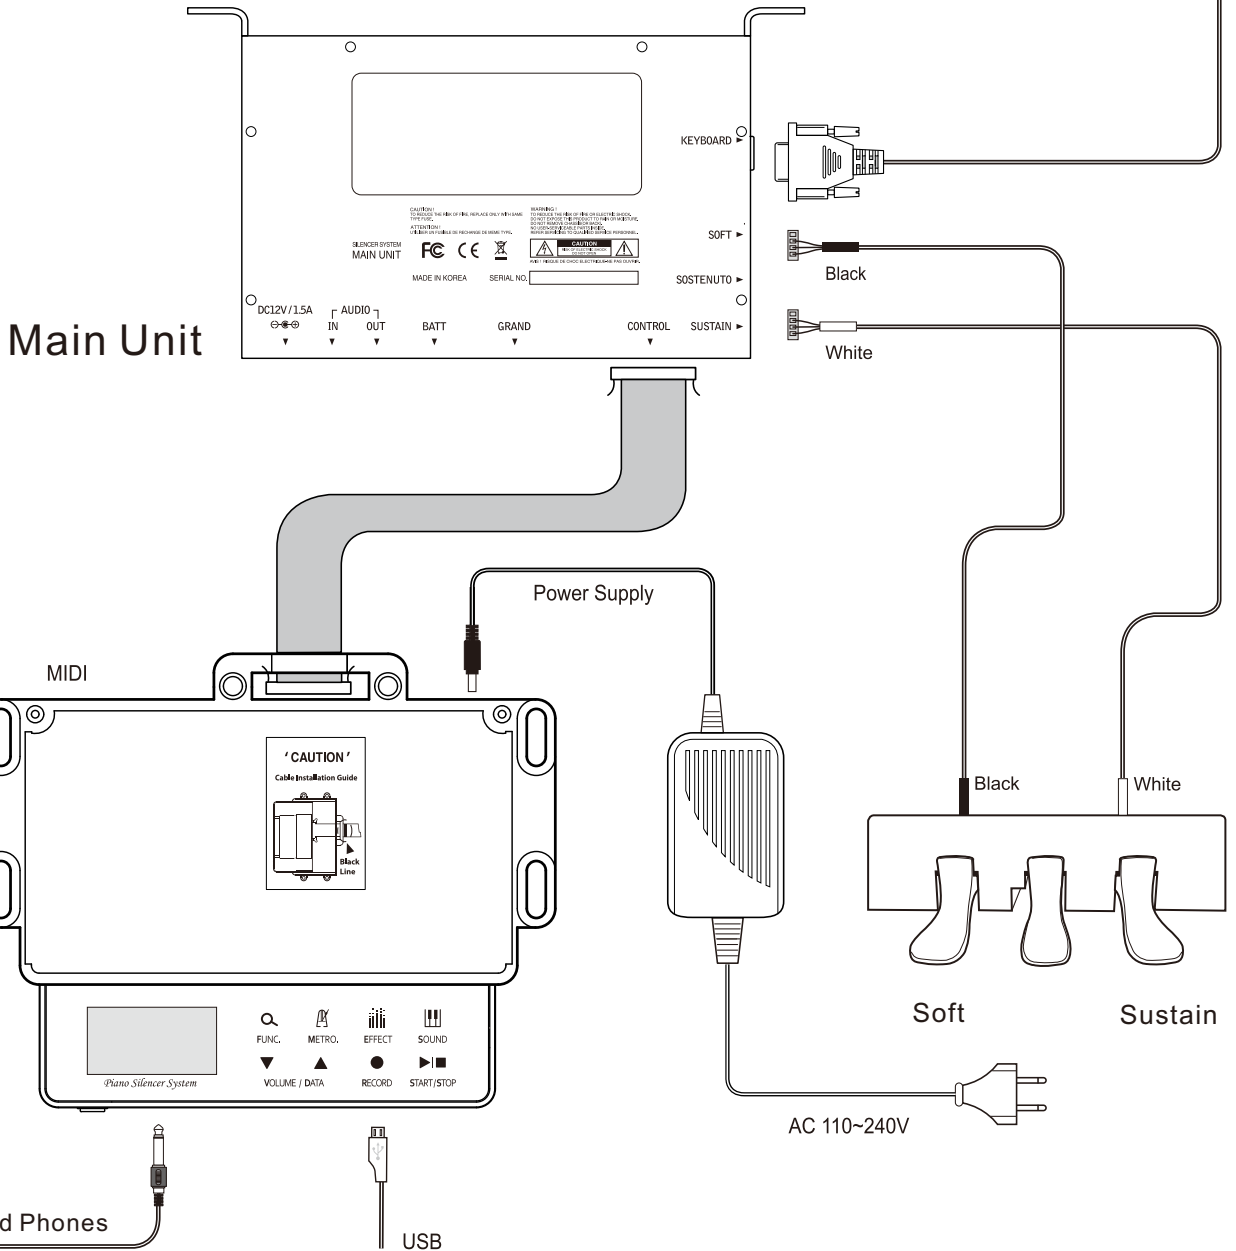

Connection Diagram

PIANO

Piano Keyboard Sensor

Main Unit

Control Unit